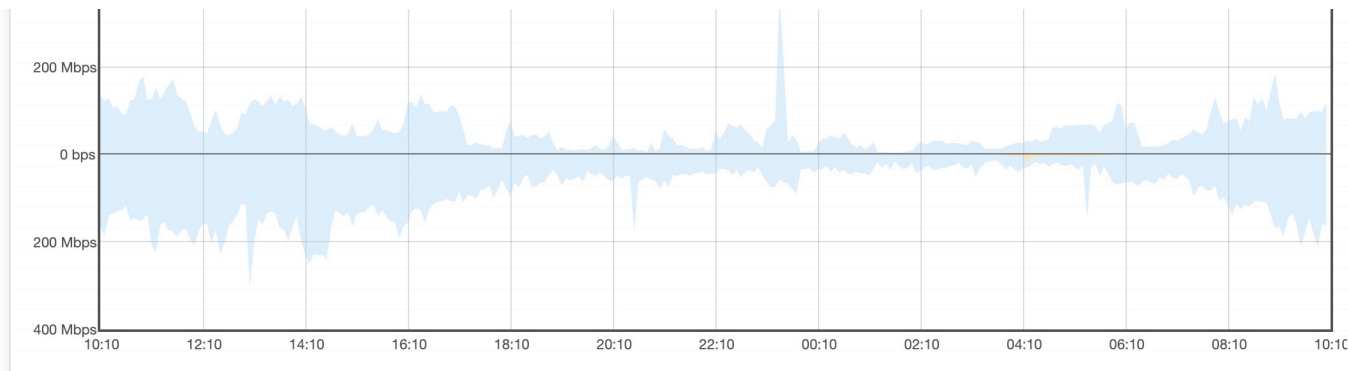

## My Ports

Ports

Trunks

Show: 10 ▾ Search: 

Switch ▲	Port ▲	LAN	Size	Service Type	Current In	Current Out	Average In	Average Out	↕
edge-100	3024	lon1	10 Gbps	⇄ Multiservice Port	117.17 Mbps	163.19 Mbps	58.80 Mbps	89.89 Mbps	<input type="checkbox"/>
edge-100	3024 VLAN: 100	lon1		Peering Unit	117.17 Mbps	163.19 Mbps	58.80 Mbps	89.58 Mbps	<input checked="" type="checkbox"/>
edge-100	3024 VLAN: 221	lon1	1 Gbps	Private VLAN ( )	38.59 bps	38.13 bps	41.04 bps	304.41 kbps	<input checked="" type="checkbox"/>

Showing 3 of 3 records

Pages: Previous 1 Next

Switch ▲	Port ▲	LAN	Size	Service Type	Current In	Current Out
edge-100	3024	lon1	10 Gbps	⇄ Multiservice Port	117.17 Mbps	163.19 Mbps
edge-100	3024 VLAN: 100	lon1		Peering Unit	117.17 Mbps	163.19 Mbps
edge-100	3024 VLAN: 221	lon1	1 Gbps	Private VLAN ( )	38.59 bps	38.13 bps