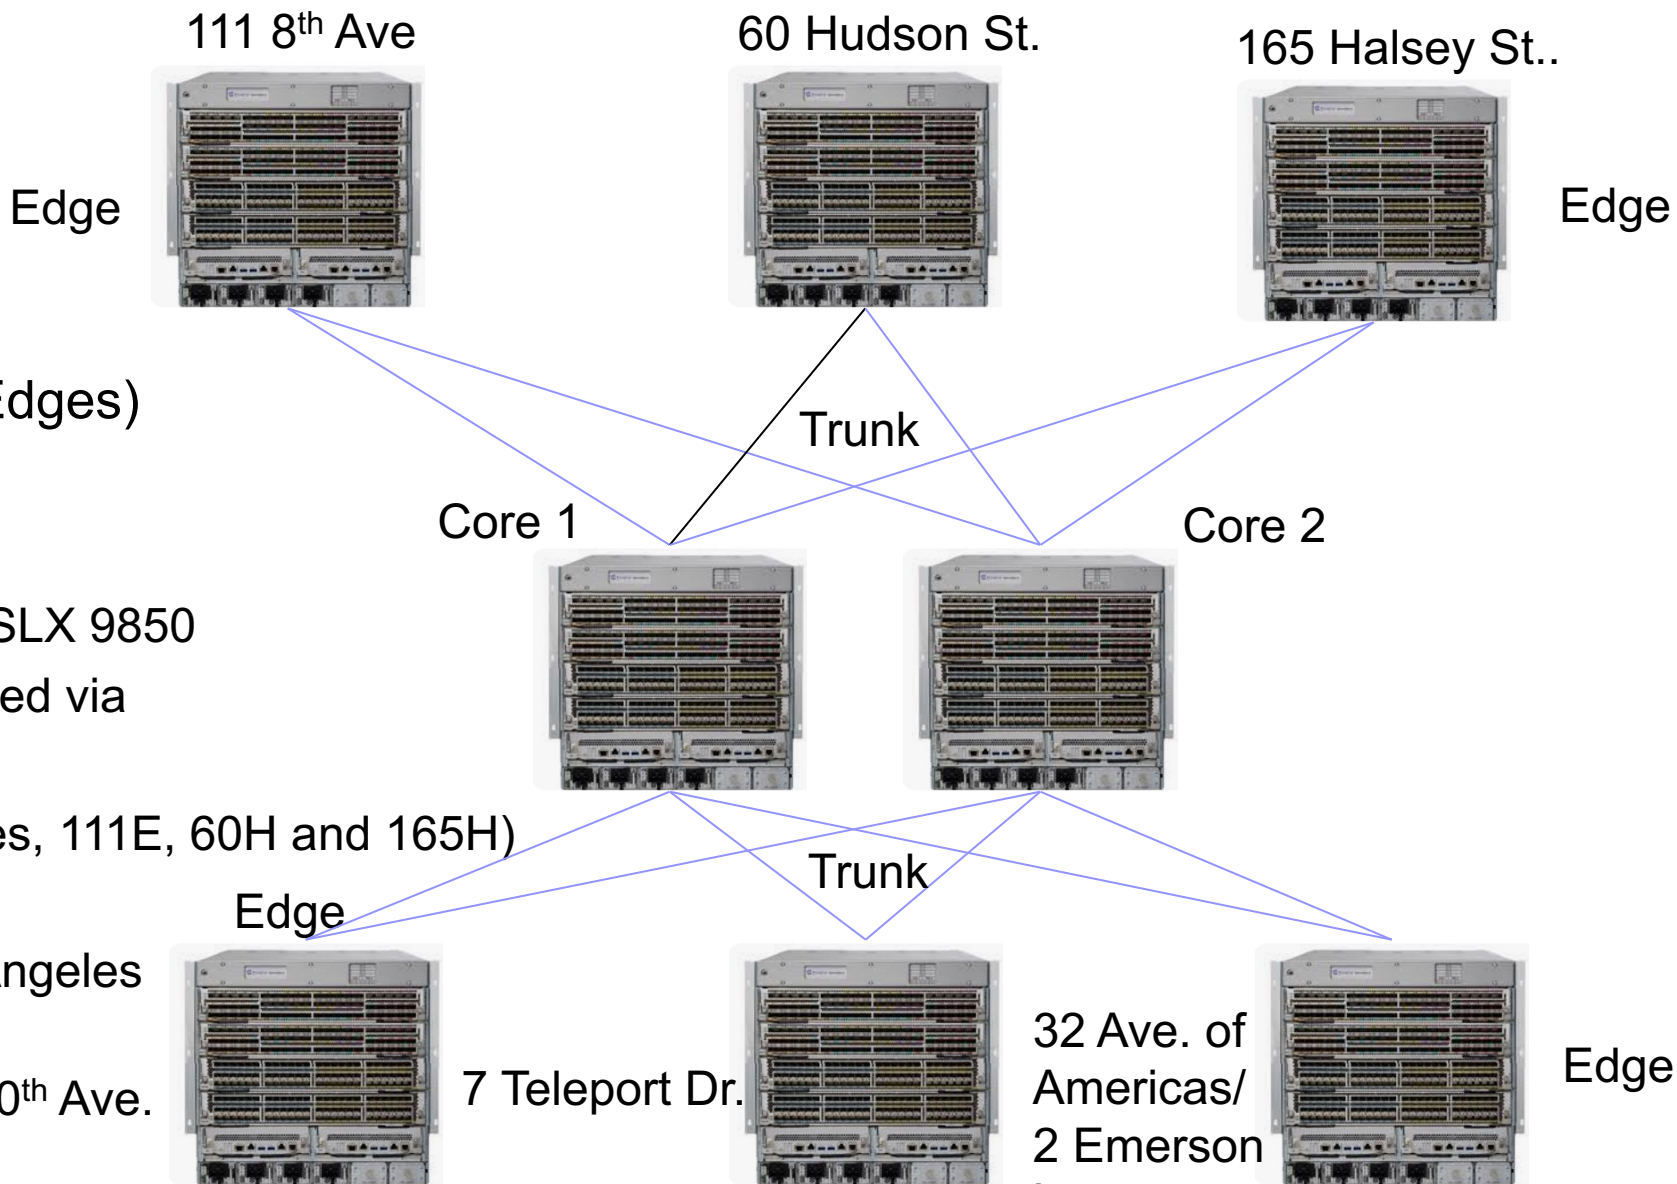

**NYIIX**<sup>®</sup>

## Architecture

- Star topology (Cores and Edges)
- Two Cores for redundancy
- 1 Edge per POP location
- Based on Extreme Networks SLX 9850
- Edges and Cores are connected via Dark Fiber/DWDM (Trunks)
- Trunk size (400G for large sites, 111E, 60H and 165H)
- MPLS/VPLS based
- New York, Philadelphia, Los Angeles