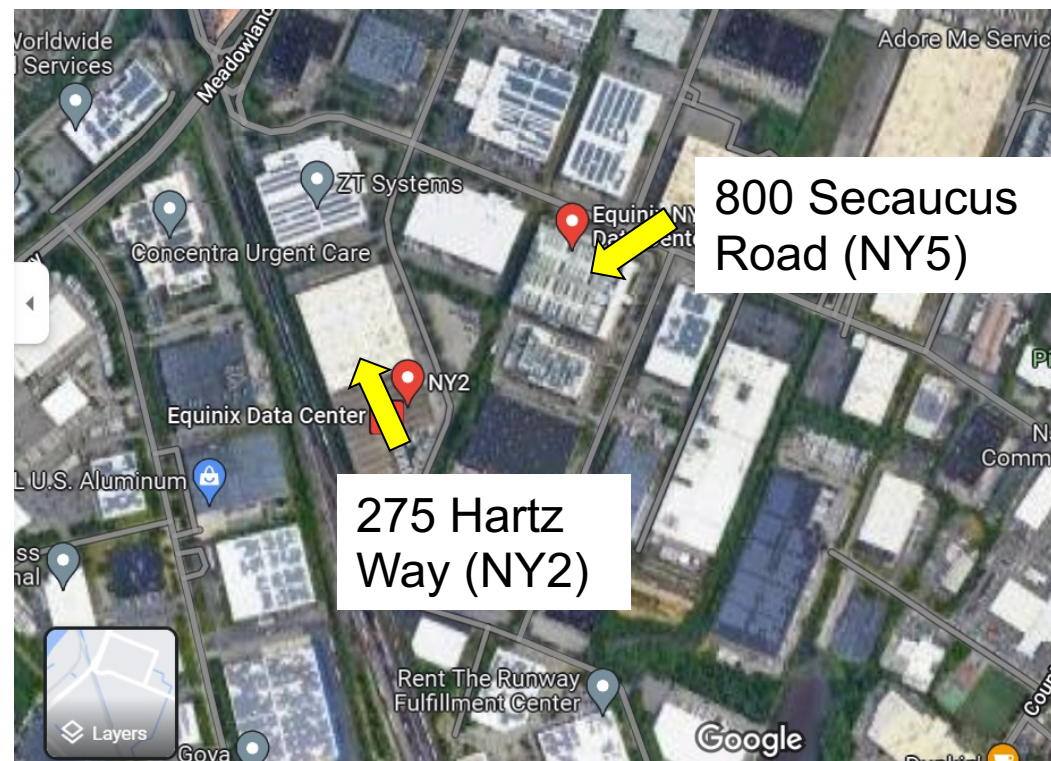

## New NYIIX POP

- Adding a new NYIIX POP to Equinix NY2 at 275 Hartz Way, Secaucus NJ.
- The POP is approved by Equinix.
- The agreement has already been fully executed and the project is now official.
- PR will be scheduled to go out in December.
- Service-in date is 1Q 2023.
- Any networks at 275H or 800S can join NYIIX via intra or inter building cross connects.