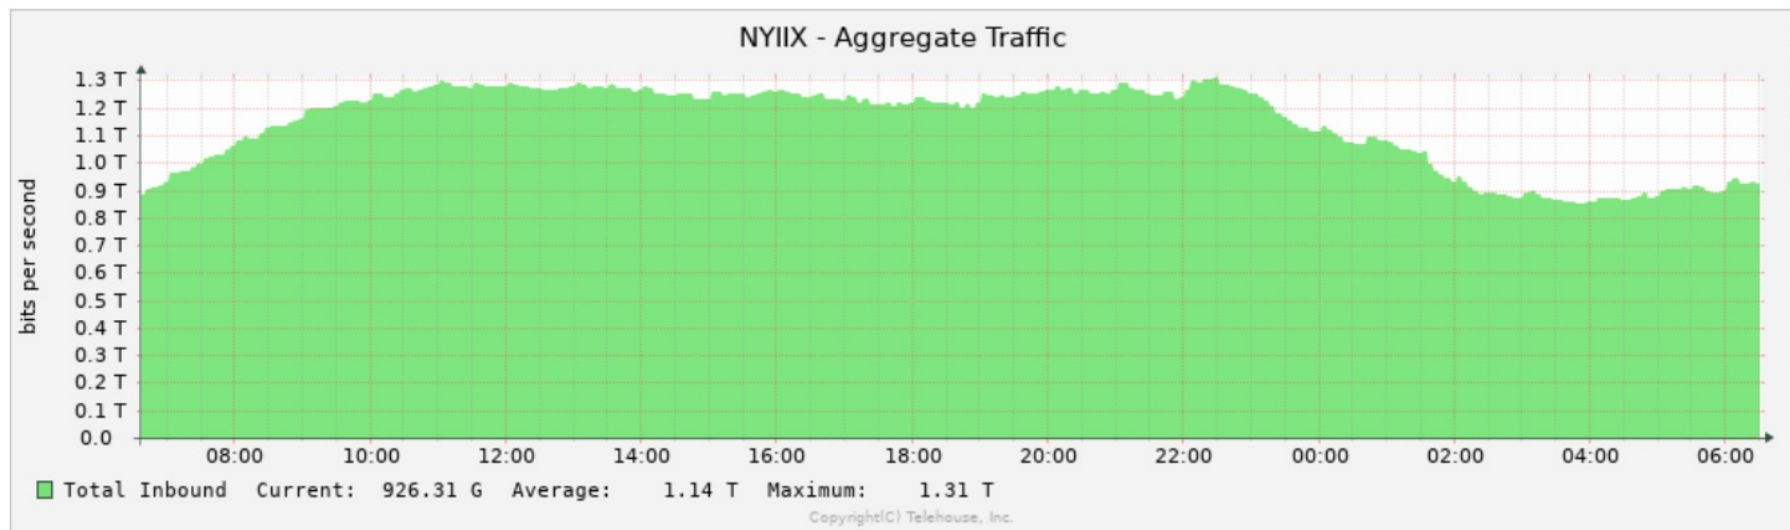

NYIIX®

Statistics

Traffic Analysis for Entire Traffic

System: NYIIX

Contact: sugeno@telehouse.com

Type: Entire Traffic

Last update: 11/16/2022 06:40:01 America/New_York

'Daily' Graph (5 Minute Average)

TELEHOUSE®

KDDI
KDDI America