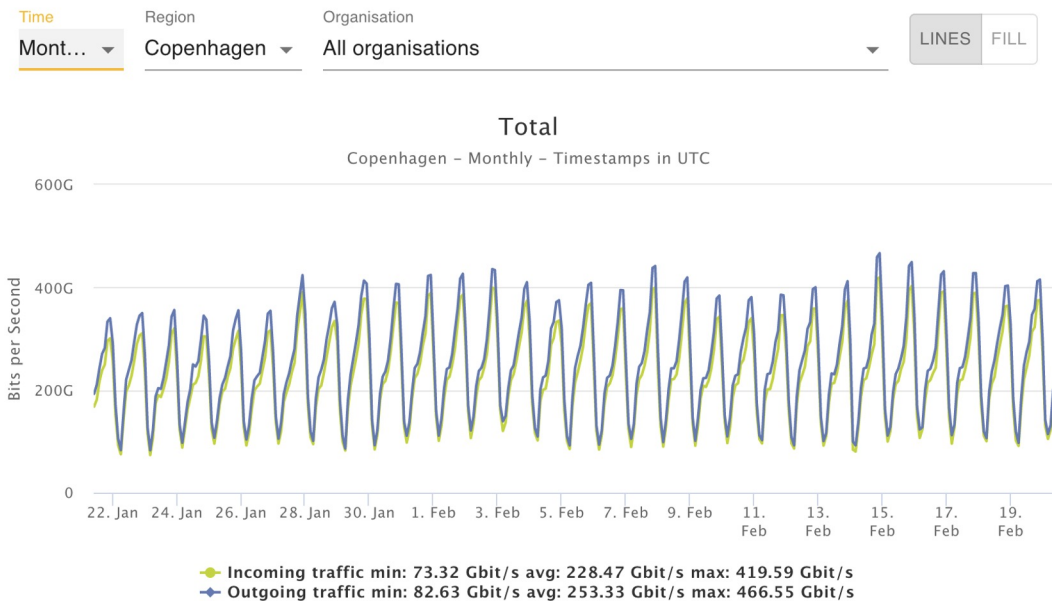

Netnod IX Copenhagen

- Fastest growing IX in the Nordics
- 60+ networks
- 460+ Gbps peak traffic
- Malmö / Copenhagen interconnected with multiple, redundant paths