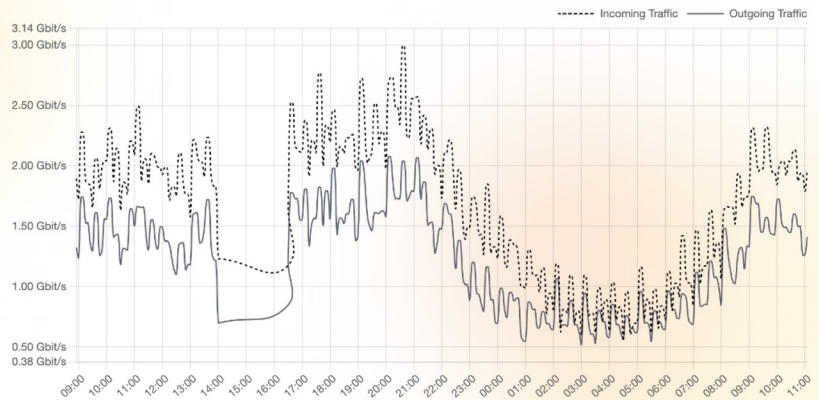

### Statistics: IX Metrics

TRAFFIC

BROADCAST

Daily

All regions

Reset zoom

Hold Shift to move when zoomed