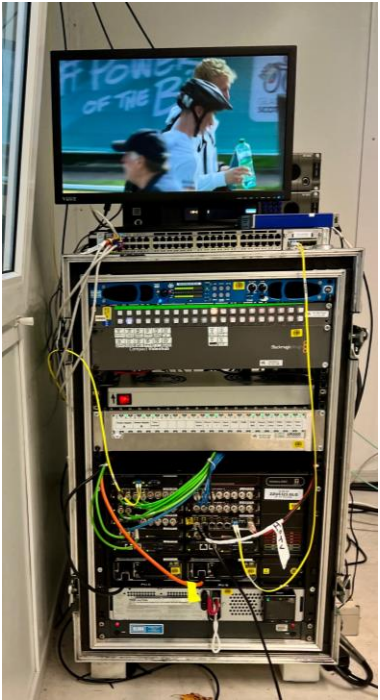

Broadcast Contribution Network

BTOC @ Venue
Broadcast Technology
Operations Centre