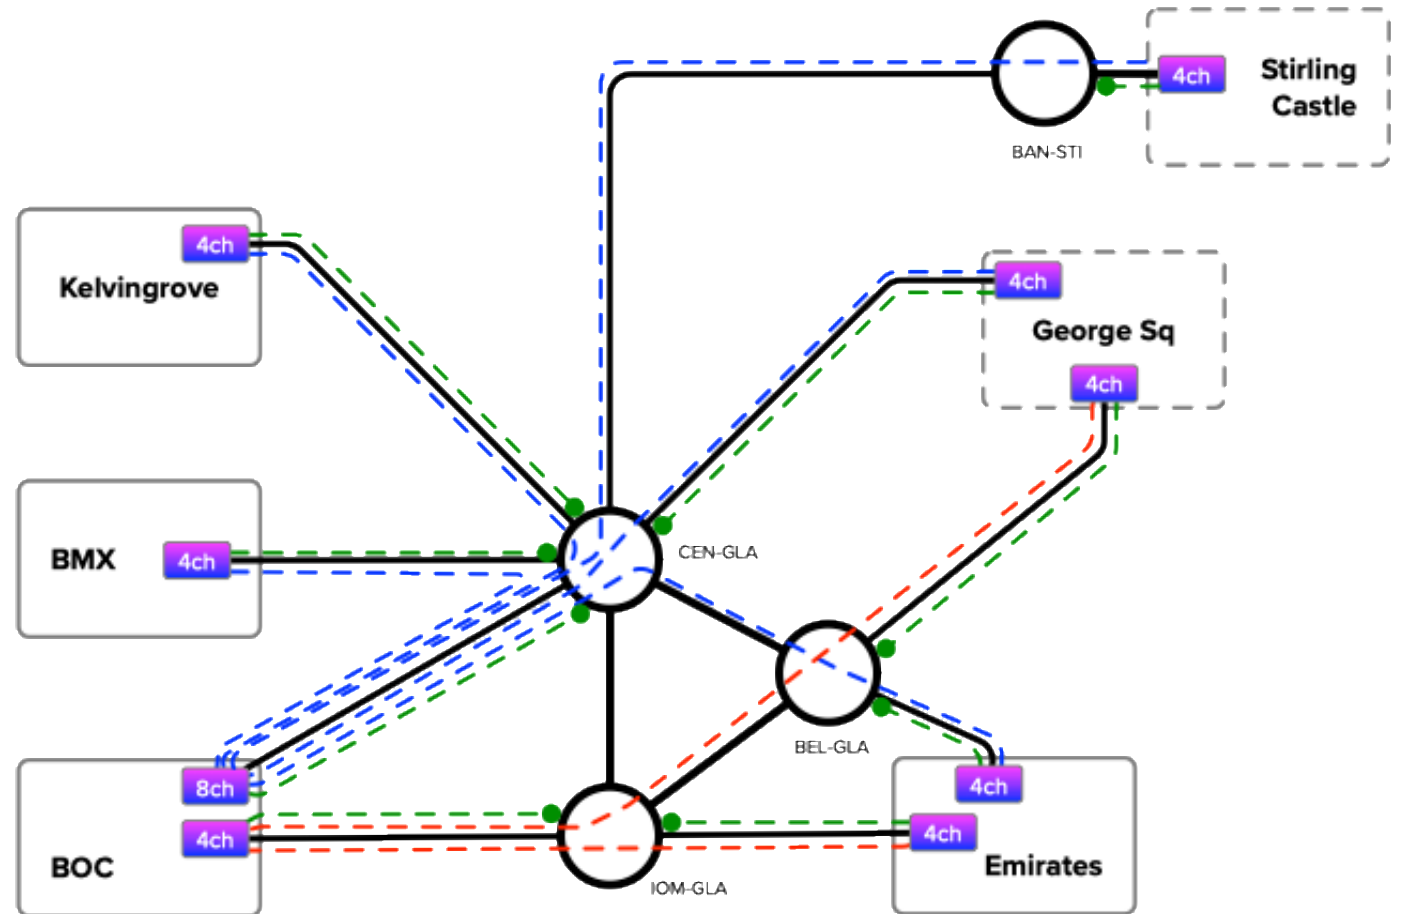

Glasgow  
Green

Emirates  
Arena

CEN:GLA  
CEN2:GLA

IOM:GLA

Blue – Leased Dark Fibre Backhaul  
Pink – Owned Metro Fibre

# Broadcast Contribution Network (+ Internet)

- Commsworld 'Wave Bearer' circuit delivered to each site.
- Diverse secondary bearer at BBC, Emirates & George Sq
- P2P Waves passed through metro backhaul and PoPs.
- 'Active' Waves terminated on PE Router at serving PoP for Internet & Pseudowires to non-DWDM sites @ Fort William & Glentress