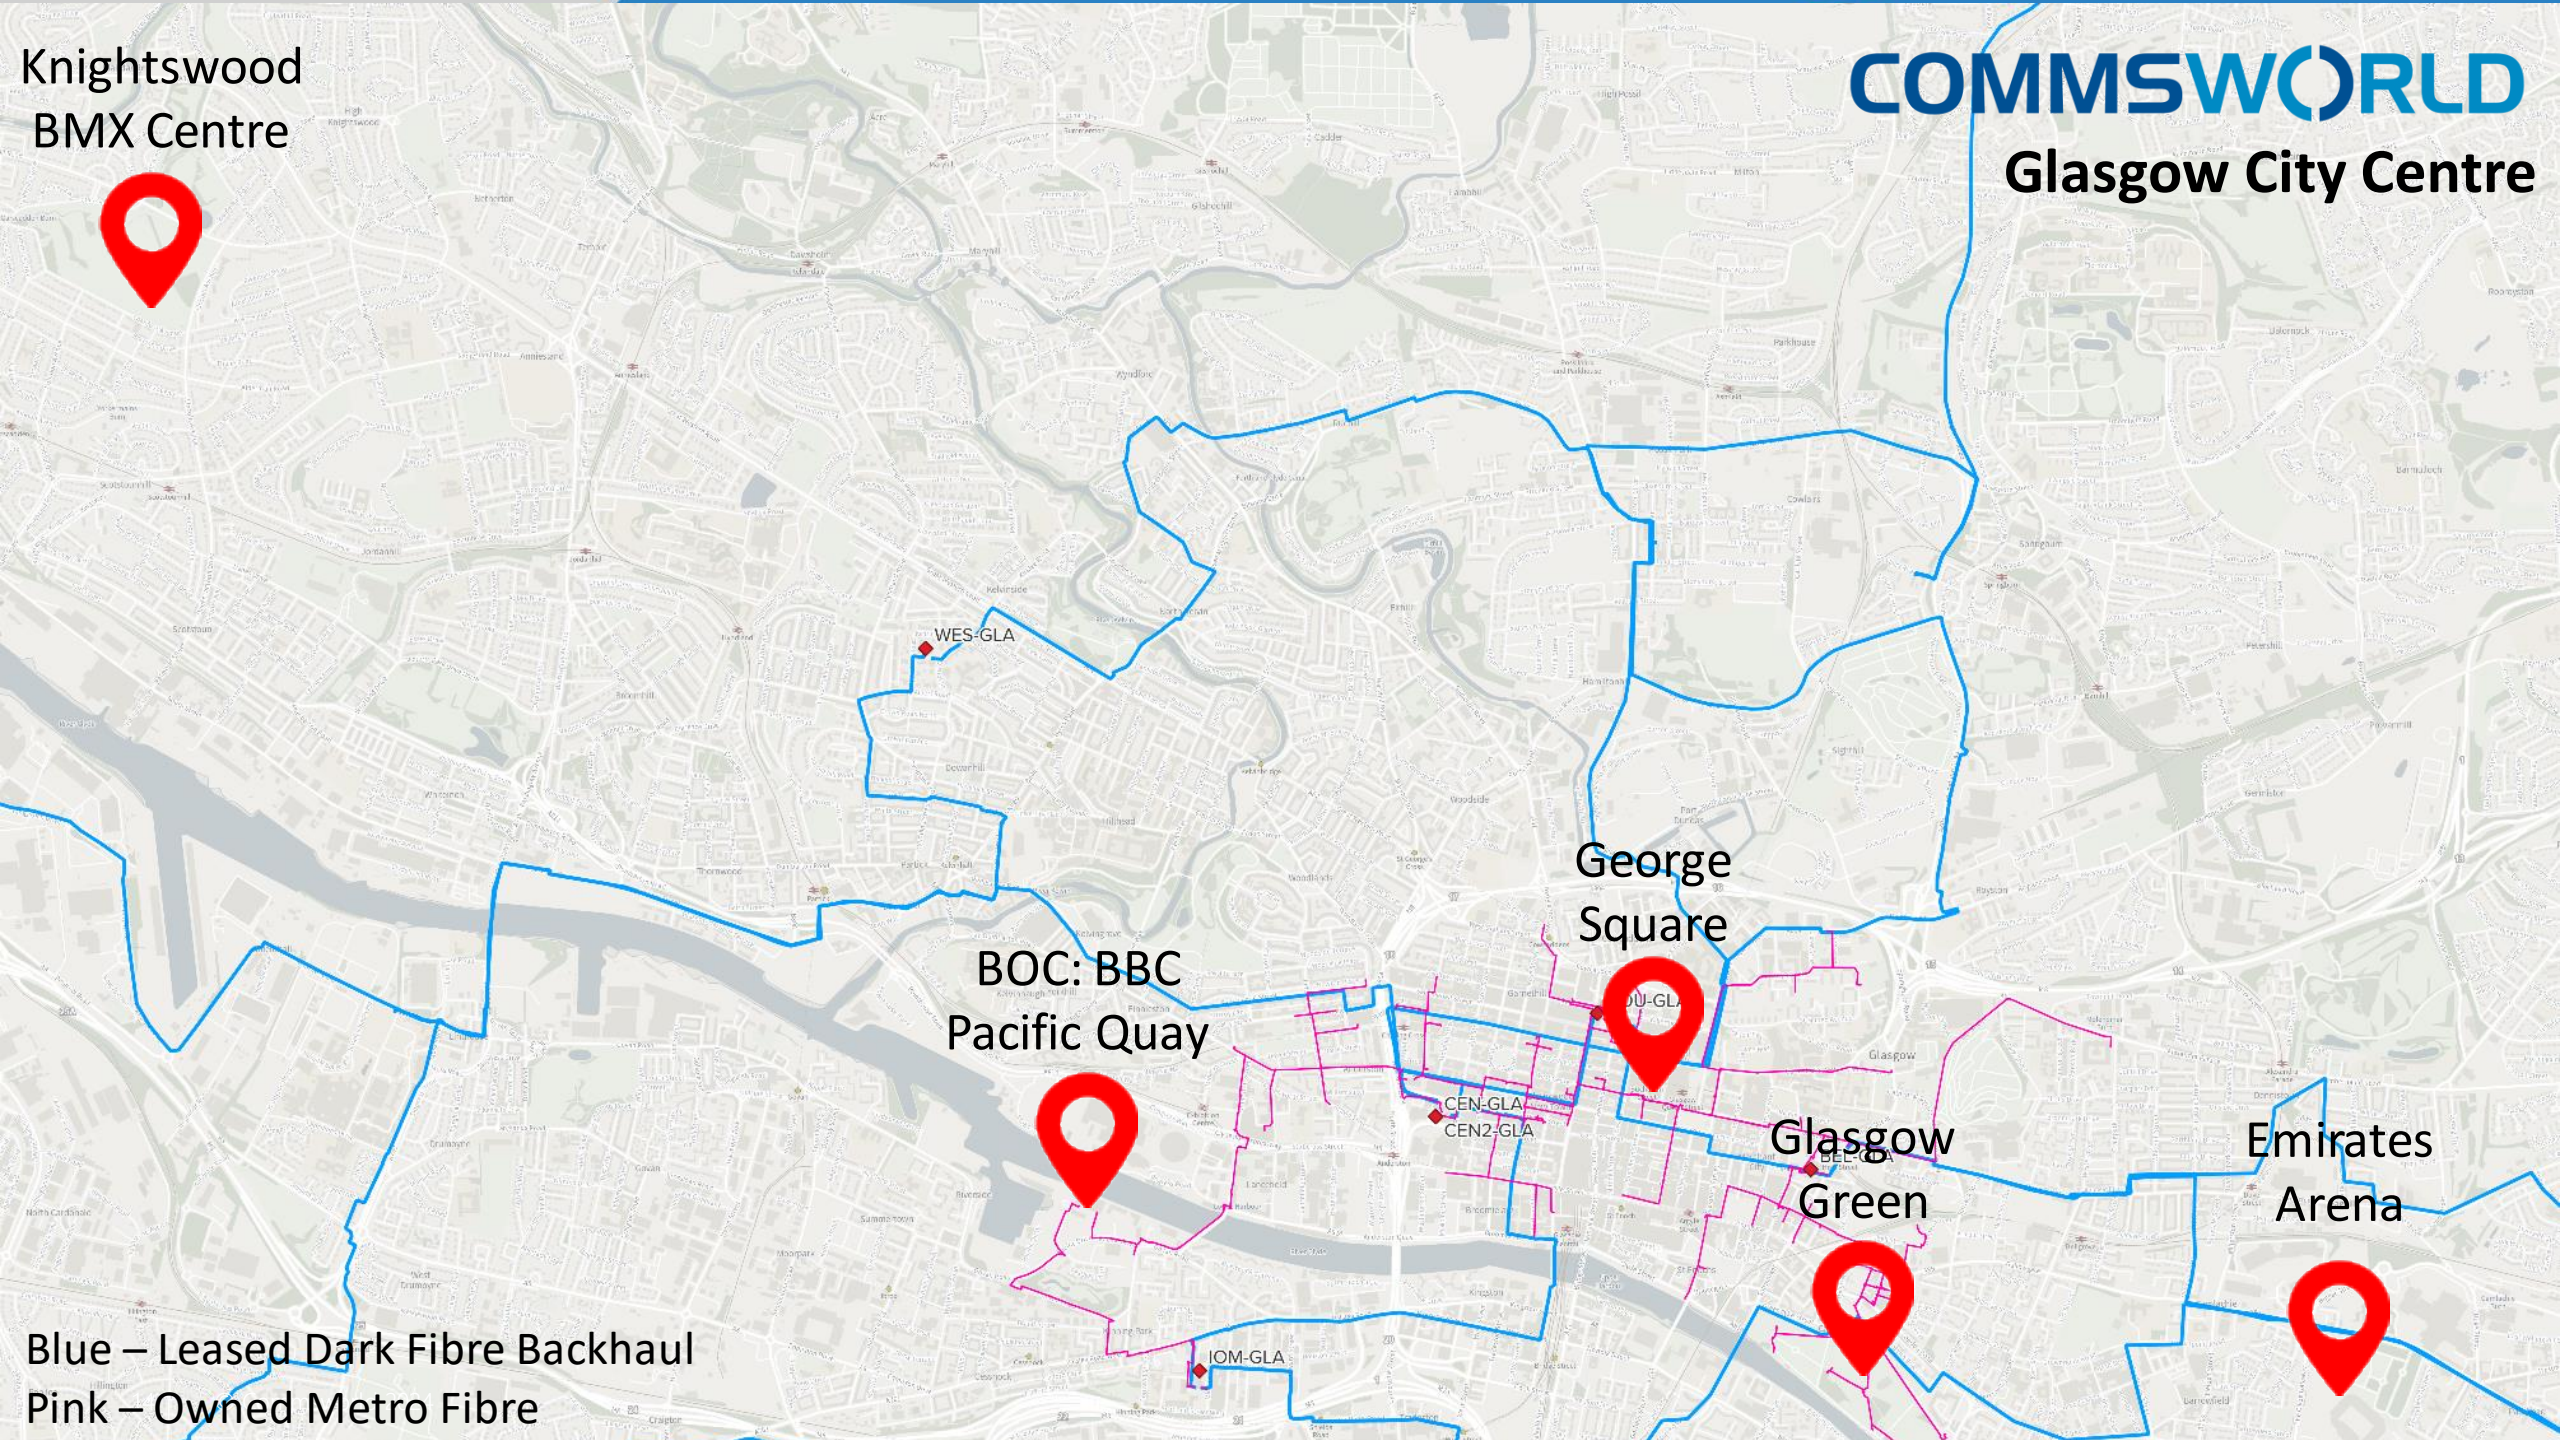

Knightswood
BMX Centre

COMMSWORLD
Glasgow City Centre

WES:GLA

George
Square

BOC: BBC
Pacific Quay

Glasgow
Green

Emirates
Arena

CEN:GLA
CEN2:GLA

IOM:GLA

Blue – Leased Dark Fibre Backhaul
Pink – Owned Metro Fibre