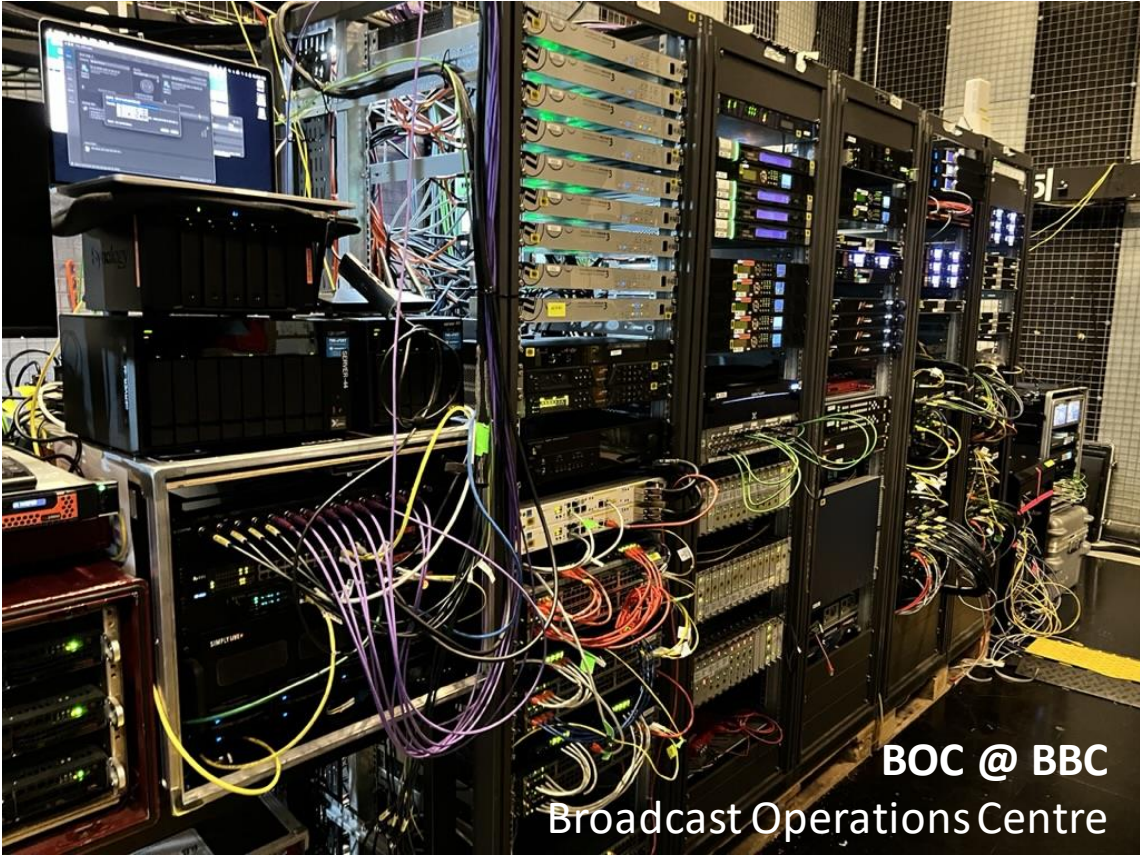

BOC @ BBC
Broadcast Operations Centre