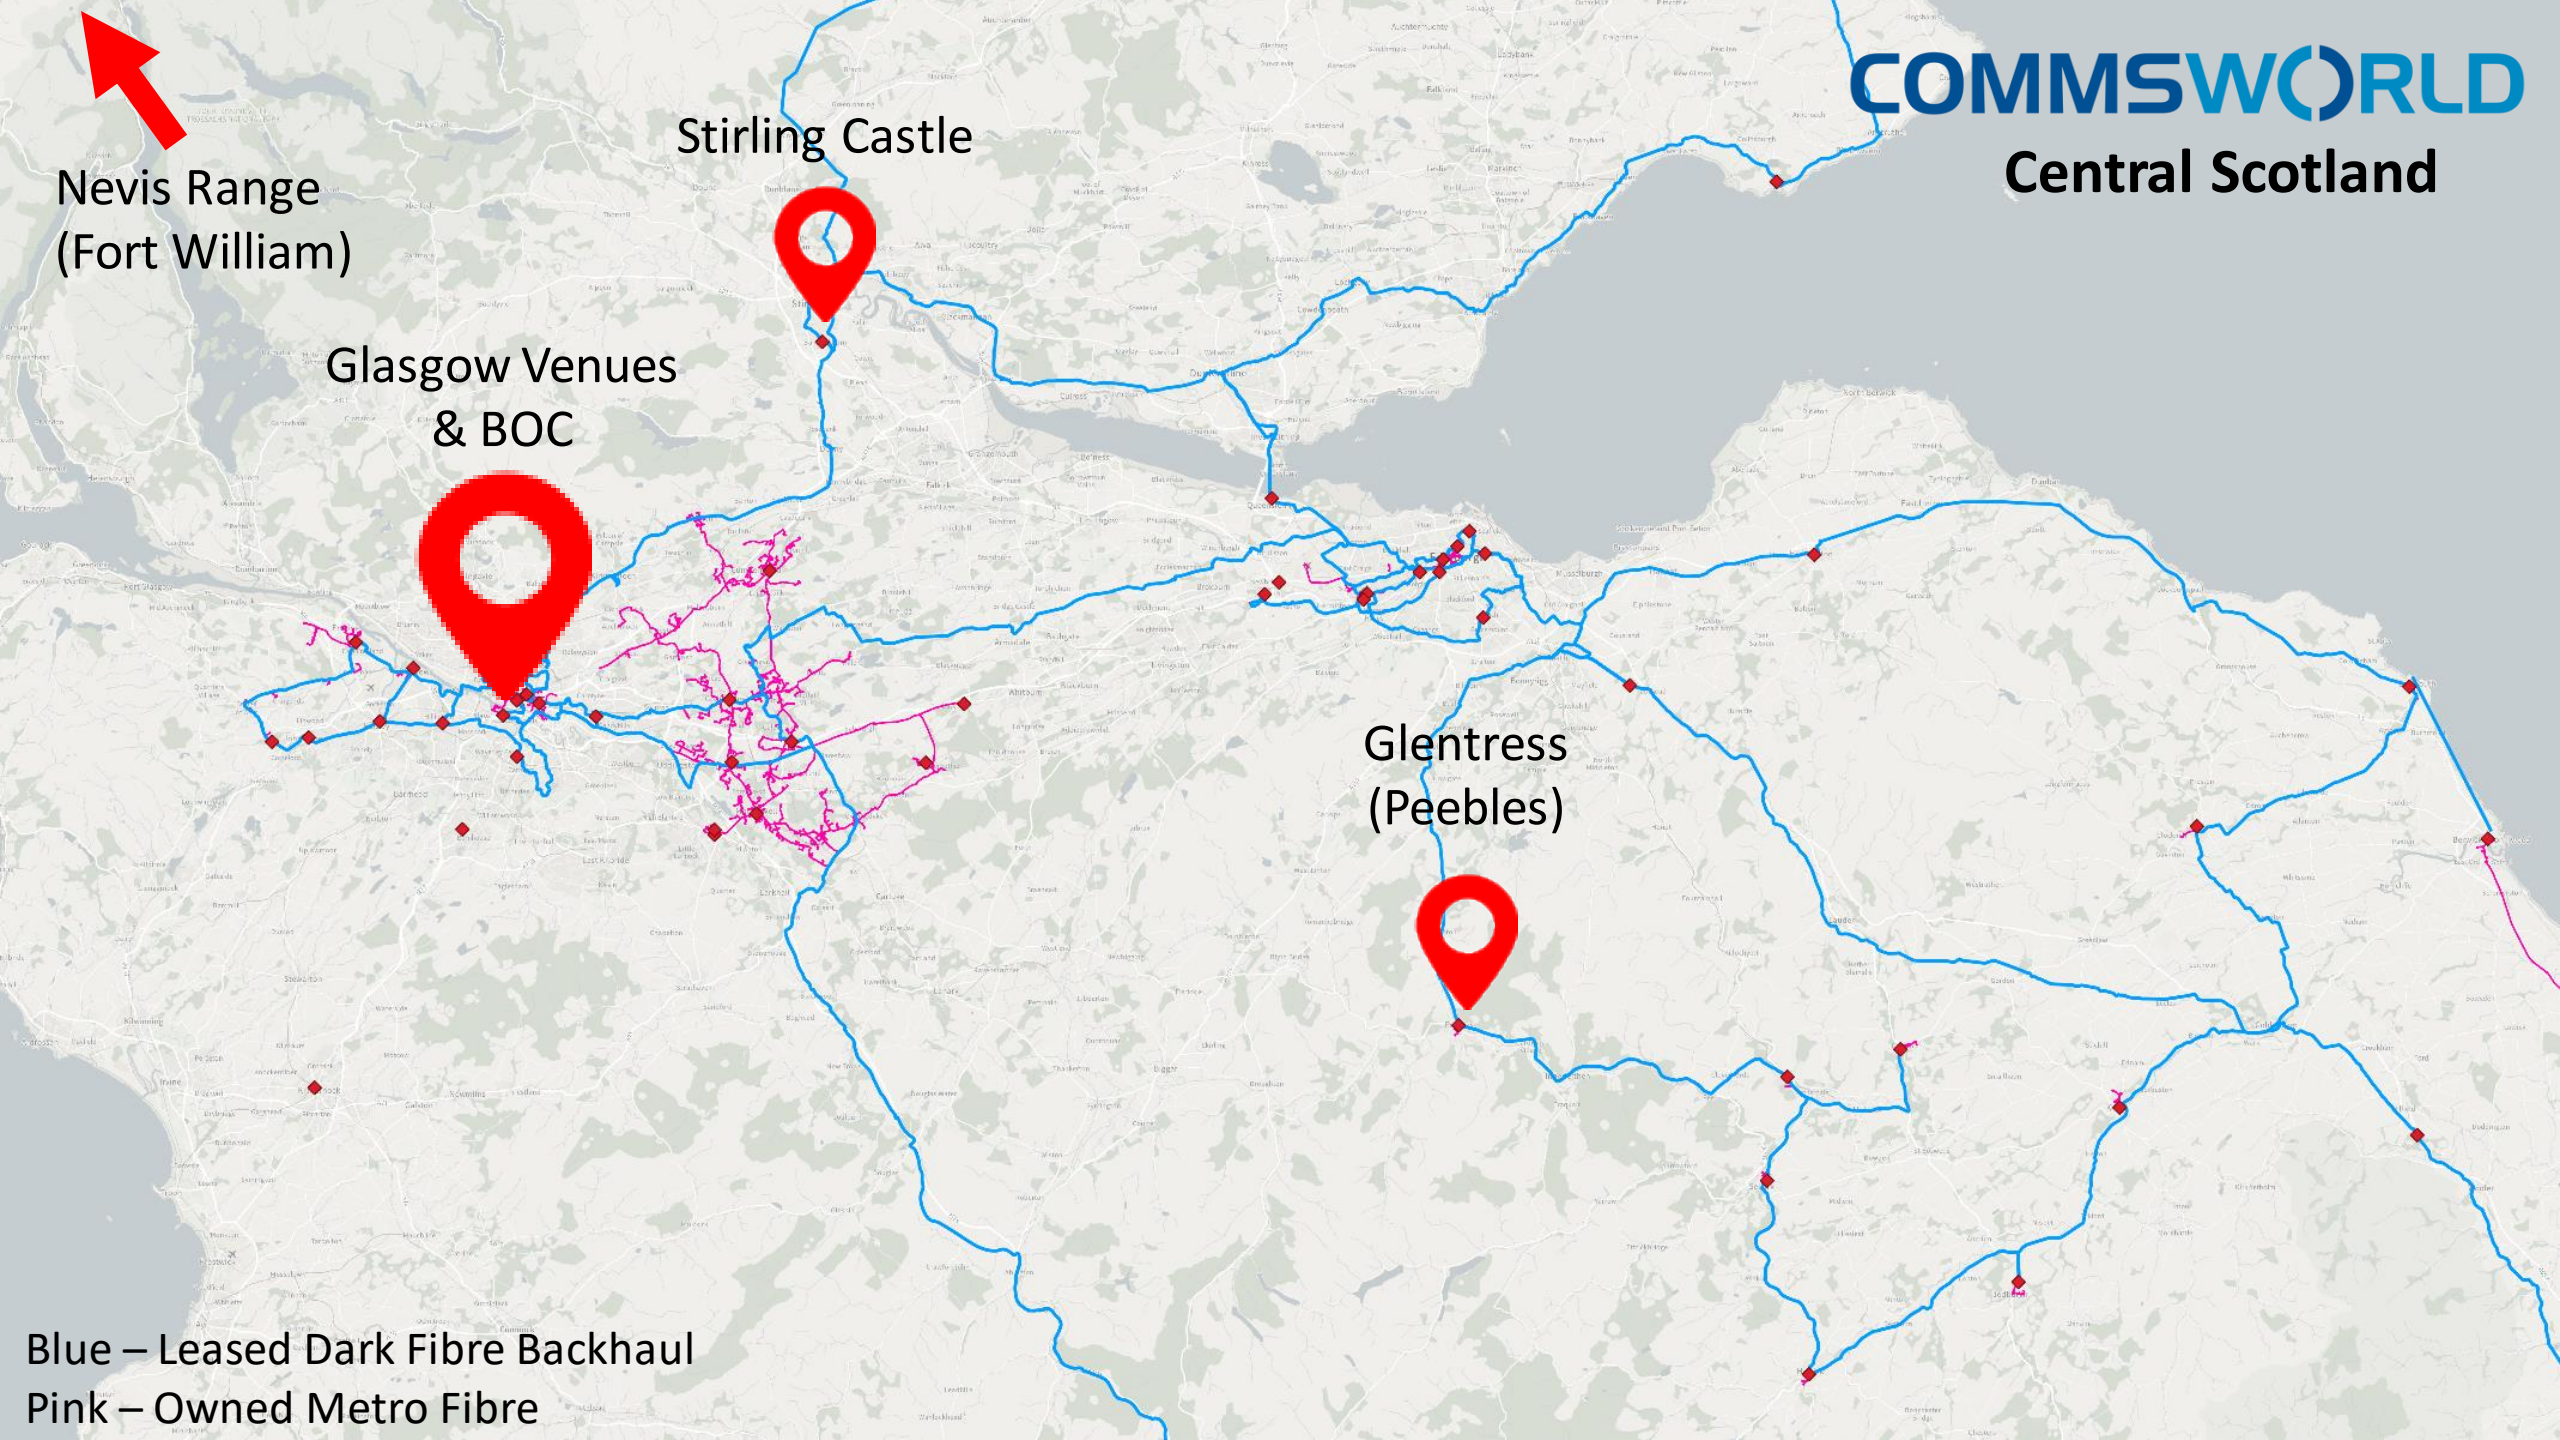

Nevis Range
(Fort William)

Stirling Castle

Glasgow Venues
& BOC

Glentress
(Peebles)

Blue – Leased Dark Fibre Backhaul
Pink – Owned Metro Fibre