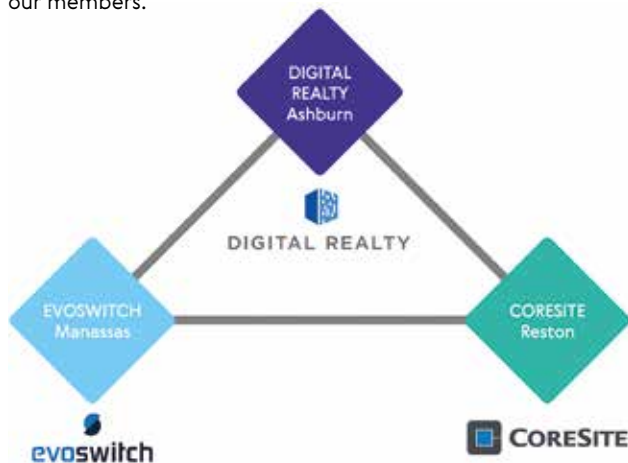

** Source: LINX Membership survey

LINX NoVA Topology & Engineering

LINX NoVA is located at three sites: Digital Realty in Ashburn, Coresite in Reston and EvoSwitch in Manassas.

Peering LAN

LINX NoVA is not connected back to the LINX exchange in London. It is our mission to keep traffic local as this gives the fastest exchange of traffic and as a result, the best service to our members.