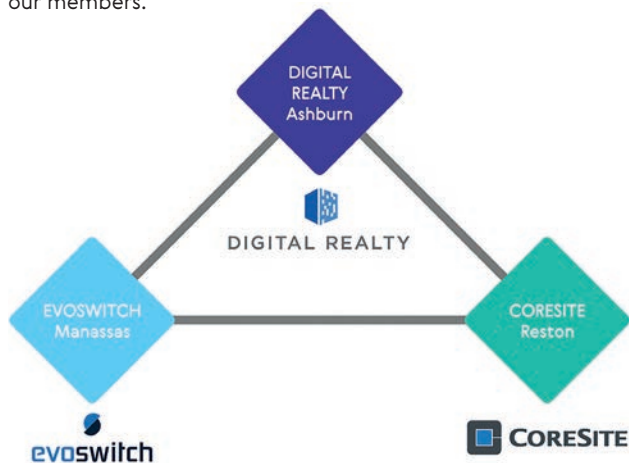

**Uniting Networks.  
Igniting The Internet.**

# LINX NoVA Topology & Engineering

LINX NoVA is located at three sites: Digital Realty in Ashburn, Coresite in Reston and EvoSwitch in Manassas.

## Peering LAN

LINX NoVA is not connected back to the LINX exchange in London. It is our mission to keep traffic local as this gives the fastest exchange of traffic and as a result, the best service to our members.